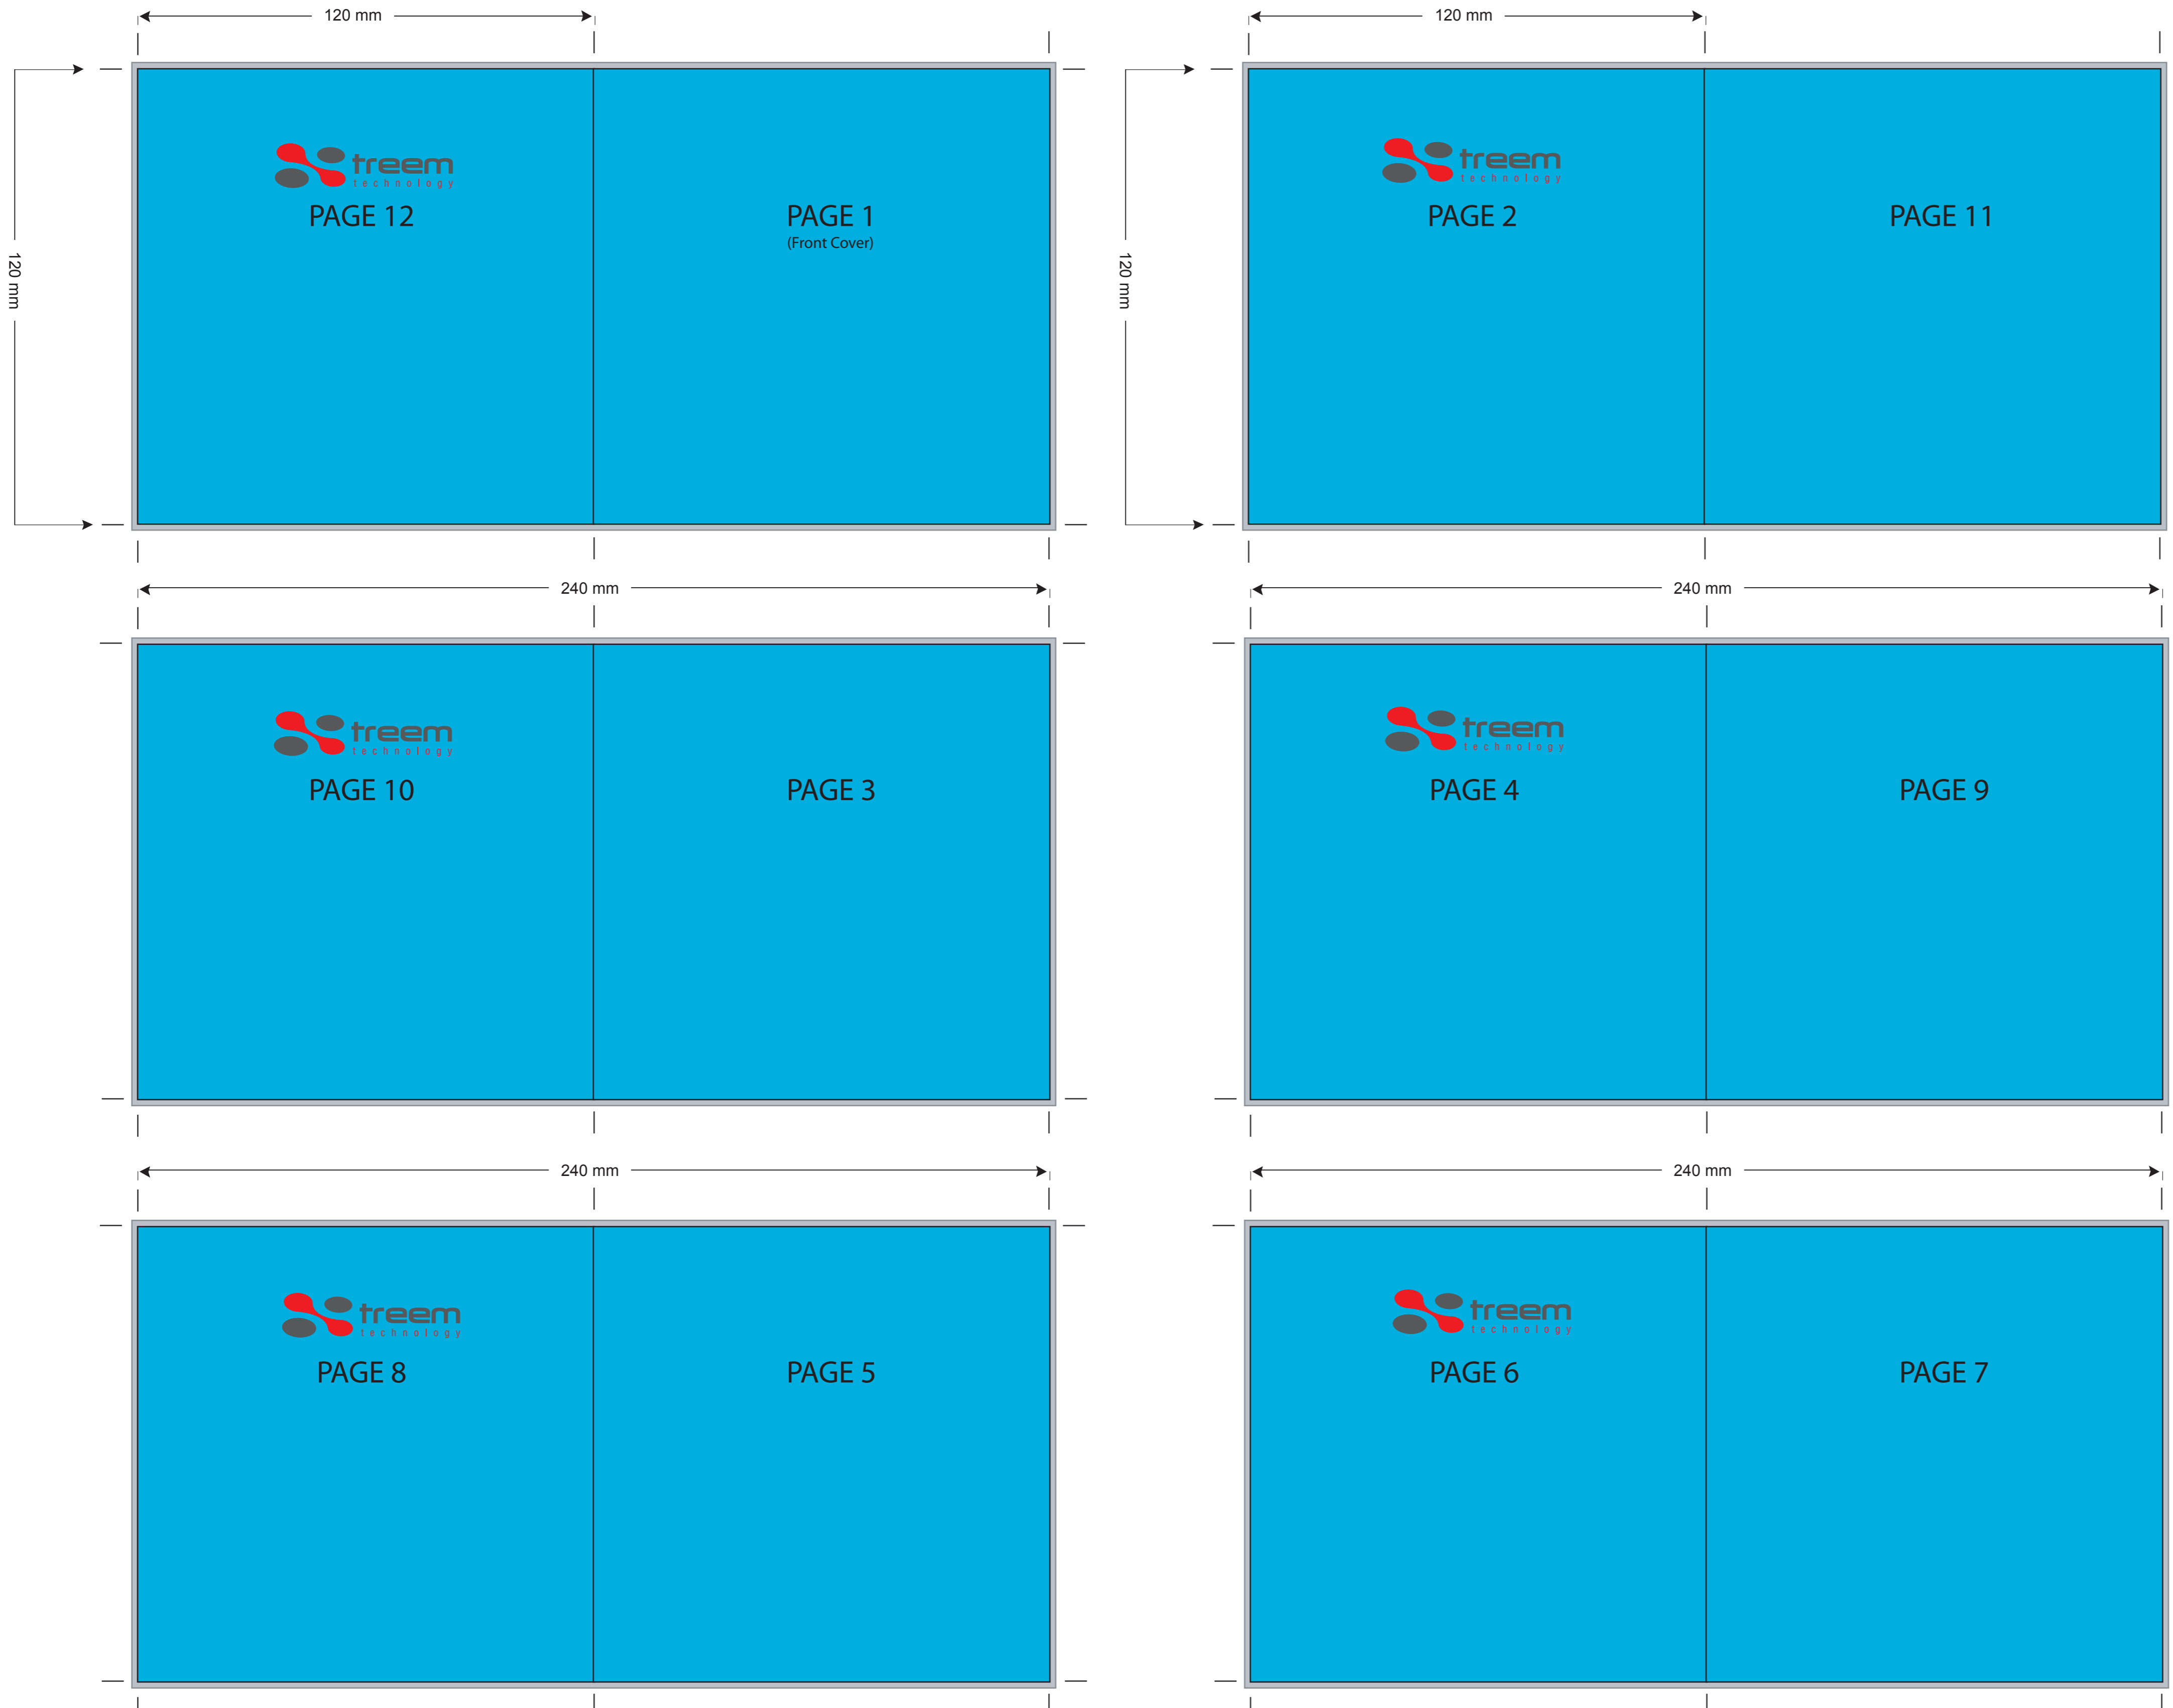

* LABELS NEED TO BE 300 dpi.

Jewel Case - 12pp

Jewel Case - 12pp

Document minimum resolution must be 300 dpi.
Document colour must be in CMYK
Final art work must be in EPS or High Resolution PDF

Please delete the black keylines and text (layers named 'delete layer') in finished design or they will be printed also OR leave them editable so we can remove them for you.

Please leave the outline marks in the finished design.

All text must be converted to outlines.

Please include a 3mm bleed around the design.