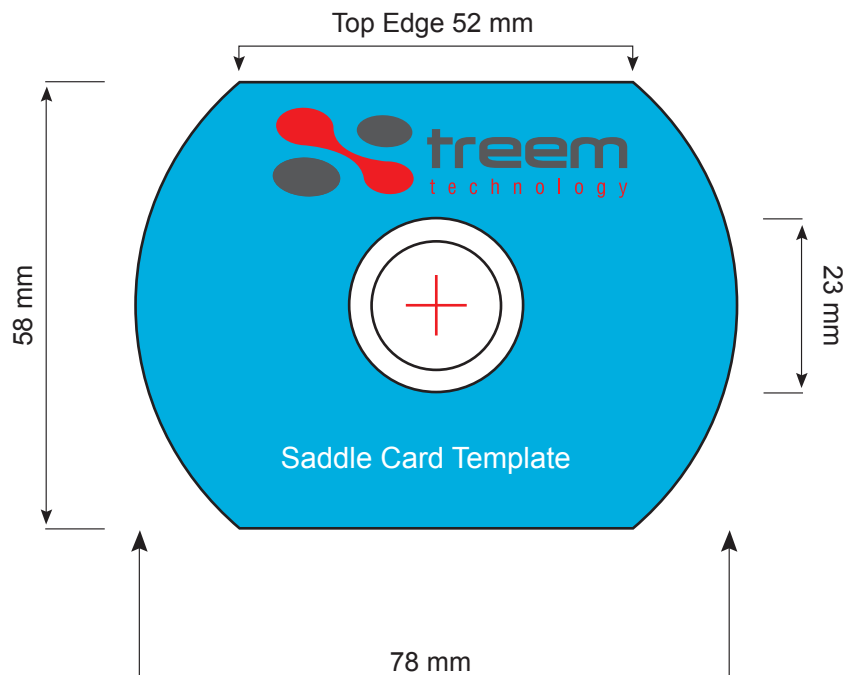

Saddle Card Template

Saddle Card Template

Document minimum resolution must be 300 dpi.

Document colour must be in CMYK

Final art work must be in EPS or High Resolution PDF

Please delete the black keylines and text (layers named 'delete layer') in finished design or they will be printed also OR leave them editable so we can remove them for you.

Please leave the centre and surrounding cross marks in the finished design.

All text must be converted to outlines.

Please include a 3mm bleed around the design.